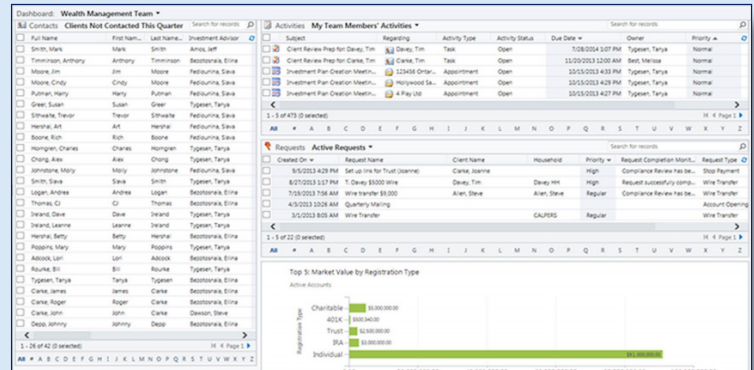

# Salentica® CRM Integration for Laserfiche®

Cities Digital's integration for Salentica® CRM allows for easy interaction between Salentica® and Laserfiche®. Users are able to work with the corresponding Account, Contact, and Lead Documentation using Laserfiche® Web Access from the CRM interface.

Features of Cities Digital's Salentica® Integration with Laserfiche® include:

- Configuration page for administrators to map CRM attributes to Laserfiche® Template Fields to optimize searching.
- Full access interaction with respective Account, Contact, and Lead Documentation.
- Laserfiche® Web Access® functionality for document interaction.
- The ability to Upload, Edit, Export, Delete, and use Laserfiche® Search options for documents, folders, briefcases, and Template data.

The Salentica® integration with Laserfiche® allows for easy interaction with Laserfiche® Documentation from the CRM interface. The Laserfiche® tab located in Account, Contact, and Lead entities provides full access to corresponding documentation stored in Laserfiche®. This integration utilizes Web Access® functionality to upload or scan in documents, export electronic files and briefcases, create files and folders, and edit Template data.

## SALENTICA CRM for WEALTH MANAGEMENT

The Administration Configuration Page allows for mapping between Laserfiche® Template Fields and CRM Entity Attributes to optimize searching within Laserfiche®. Upload different Laserfiche® briefcases per Account, Contact and Lead to create specific subfolder structures, in the case that the contact folder structure does not exist in Laserfiche®. Ensure that users will create the appropriate contact within Laserfiche® when using the integration.